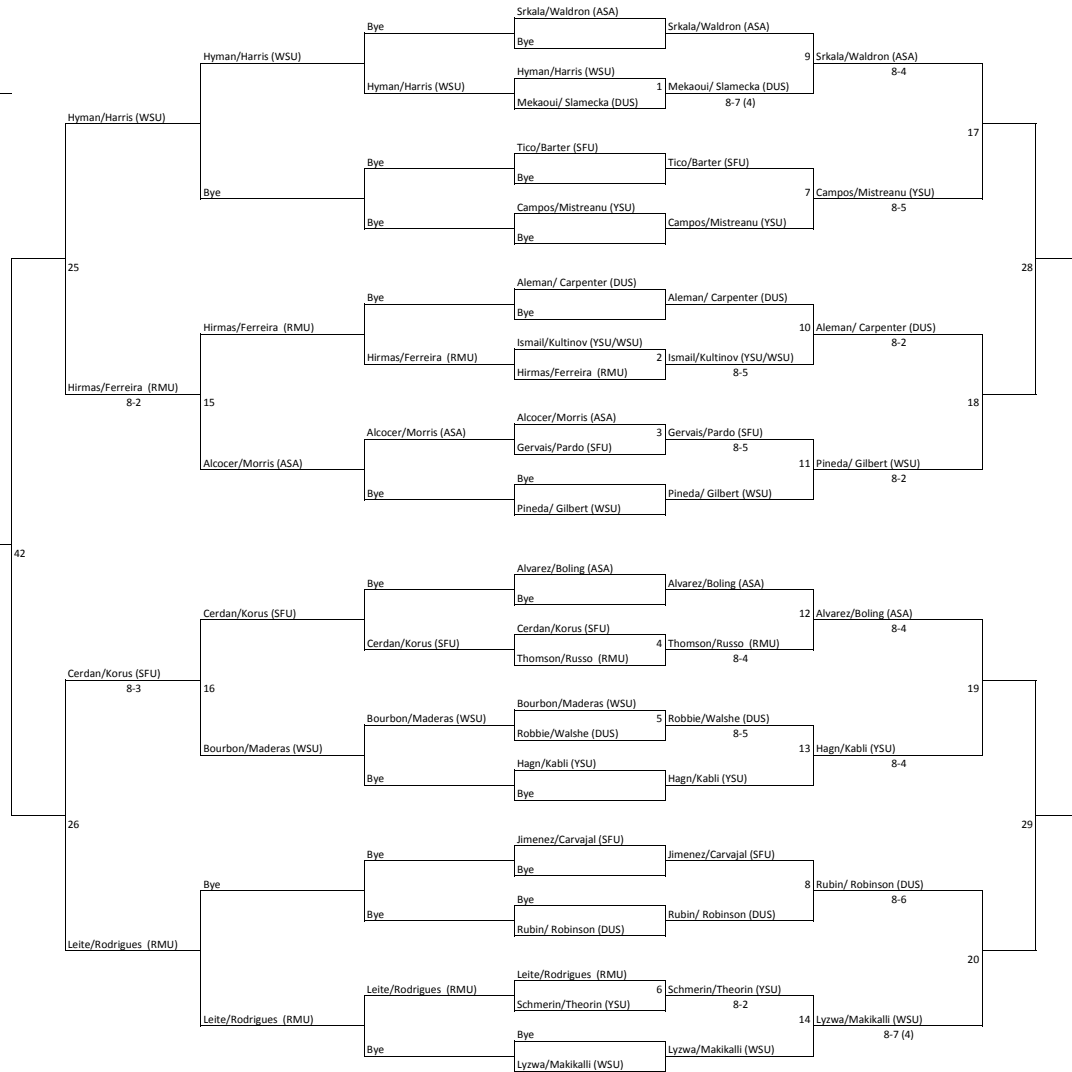

YSU Invitational Doubles Draw

Main Draw

Backdraw Consolation: Quarter Final Losses

Backdraw Consolation: Semi-Final Losses