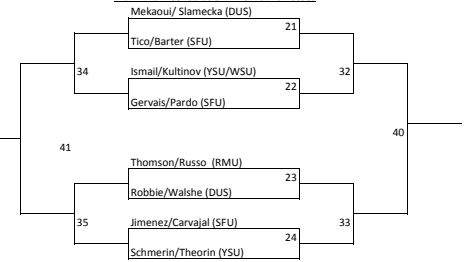

Main Draw Consolation: 2nd Round Losses

Main Draw Consolation: Quarter Final Losses

3rd Place